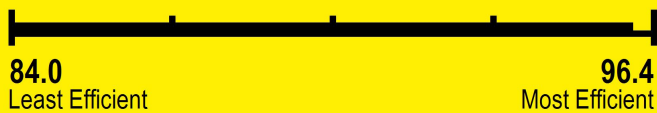

U.S. Government

Federal law prohibits removal of this label before consumer purchase.

ENERGYGUIDE

Boiler
Water
Natural Gas, Propane Gas

RINNAI
Model IP150199C (REB-B4458FF-US)

Efficiency Rating (AFUE)*

96.0